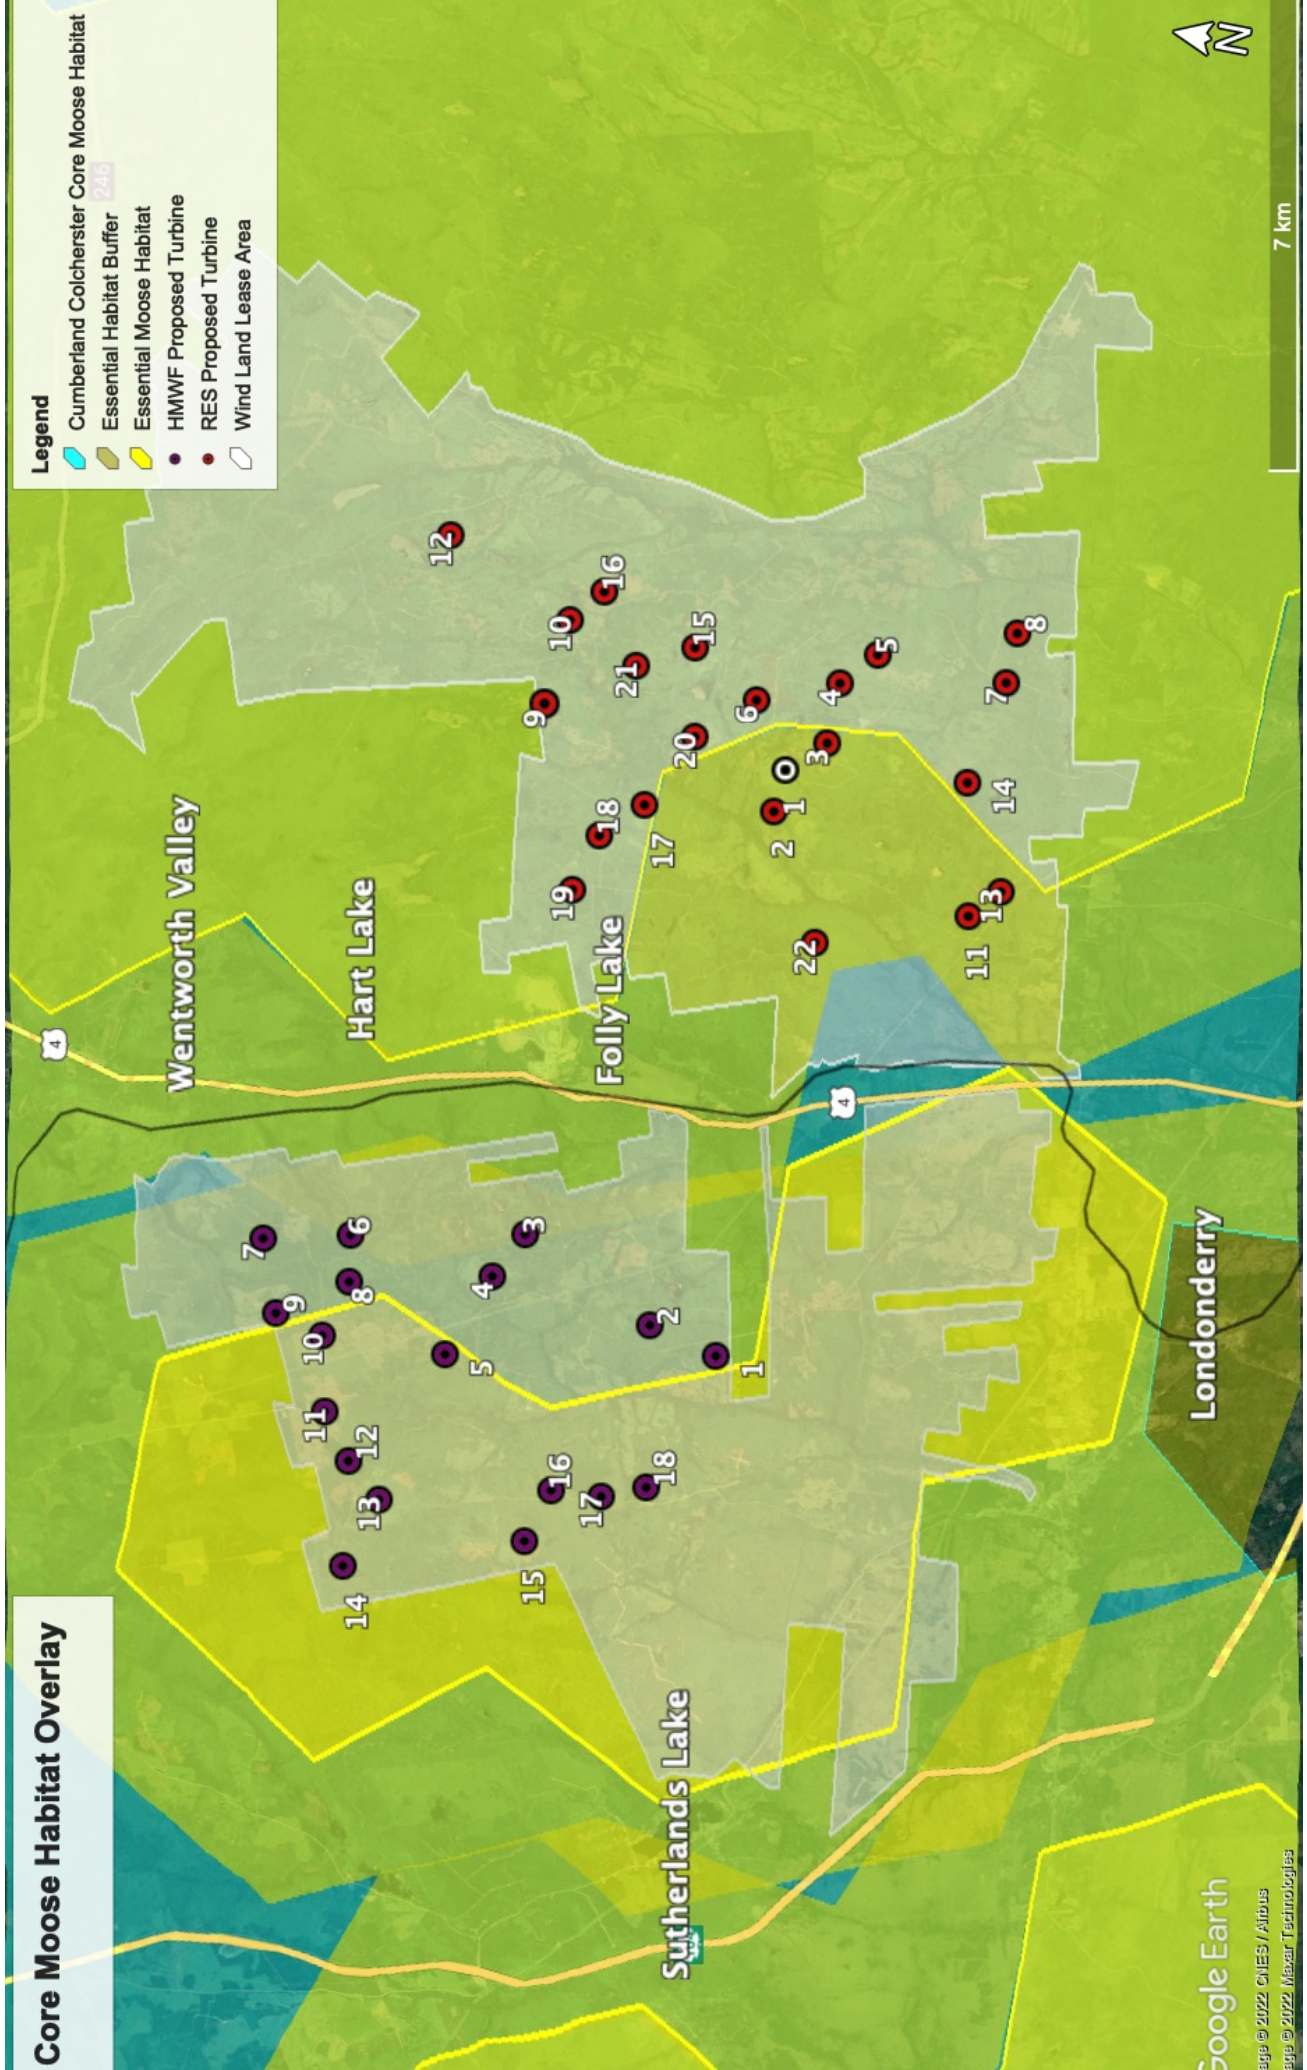

Core Moose Habitat Overlay

- Legend**
- Cumberland Colchester Core Moose Habitat
 - Essential Habitat Buffer
 - Essential Moose Habitat
 - HMMWF Proposed Turbine
 - RES Proposed Turbine
 - Wind Land Lease Area

7 km